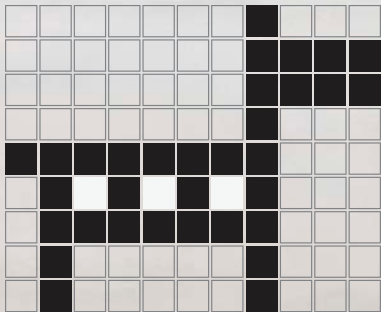

+3

+3

Dice Safari

A PHOTO SAFARI BOARD GAME

FLAMINGO

18 TILES - 19 PHOTOS

ANTELOPE

18 TILES - 21 PHOTOS

CROCODILE

18 TILES - 20 PHOTOS

ZEBRA
35 TILES - 43 PHOTOS

DiceAFARI